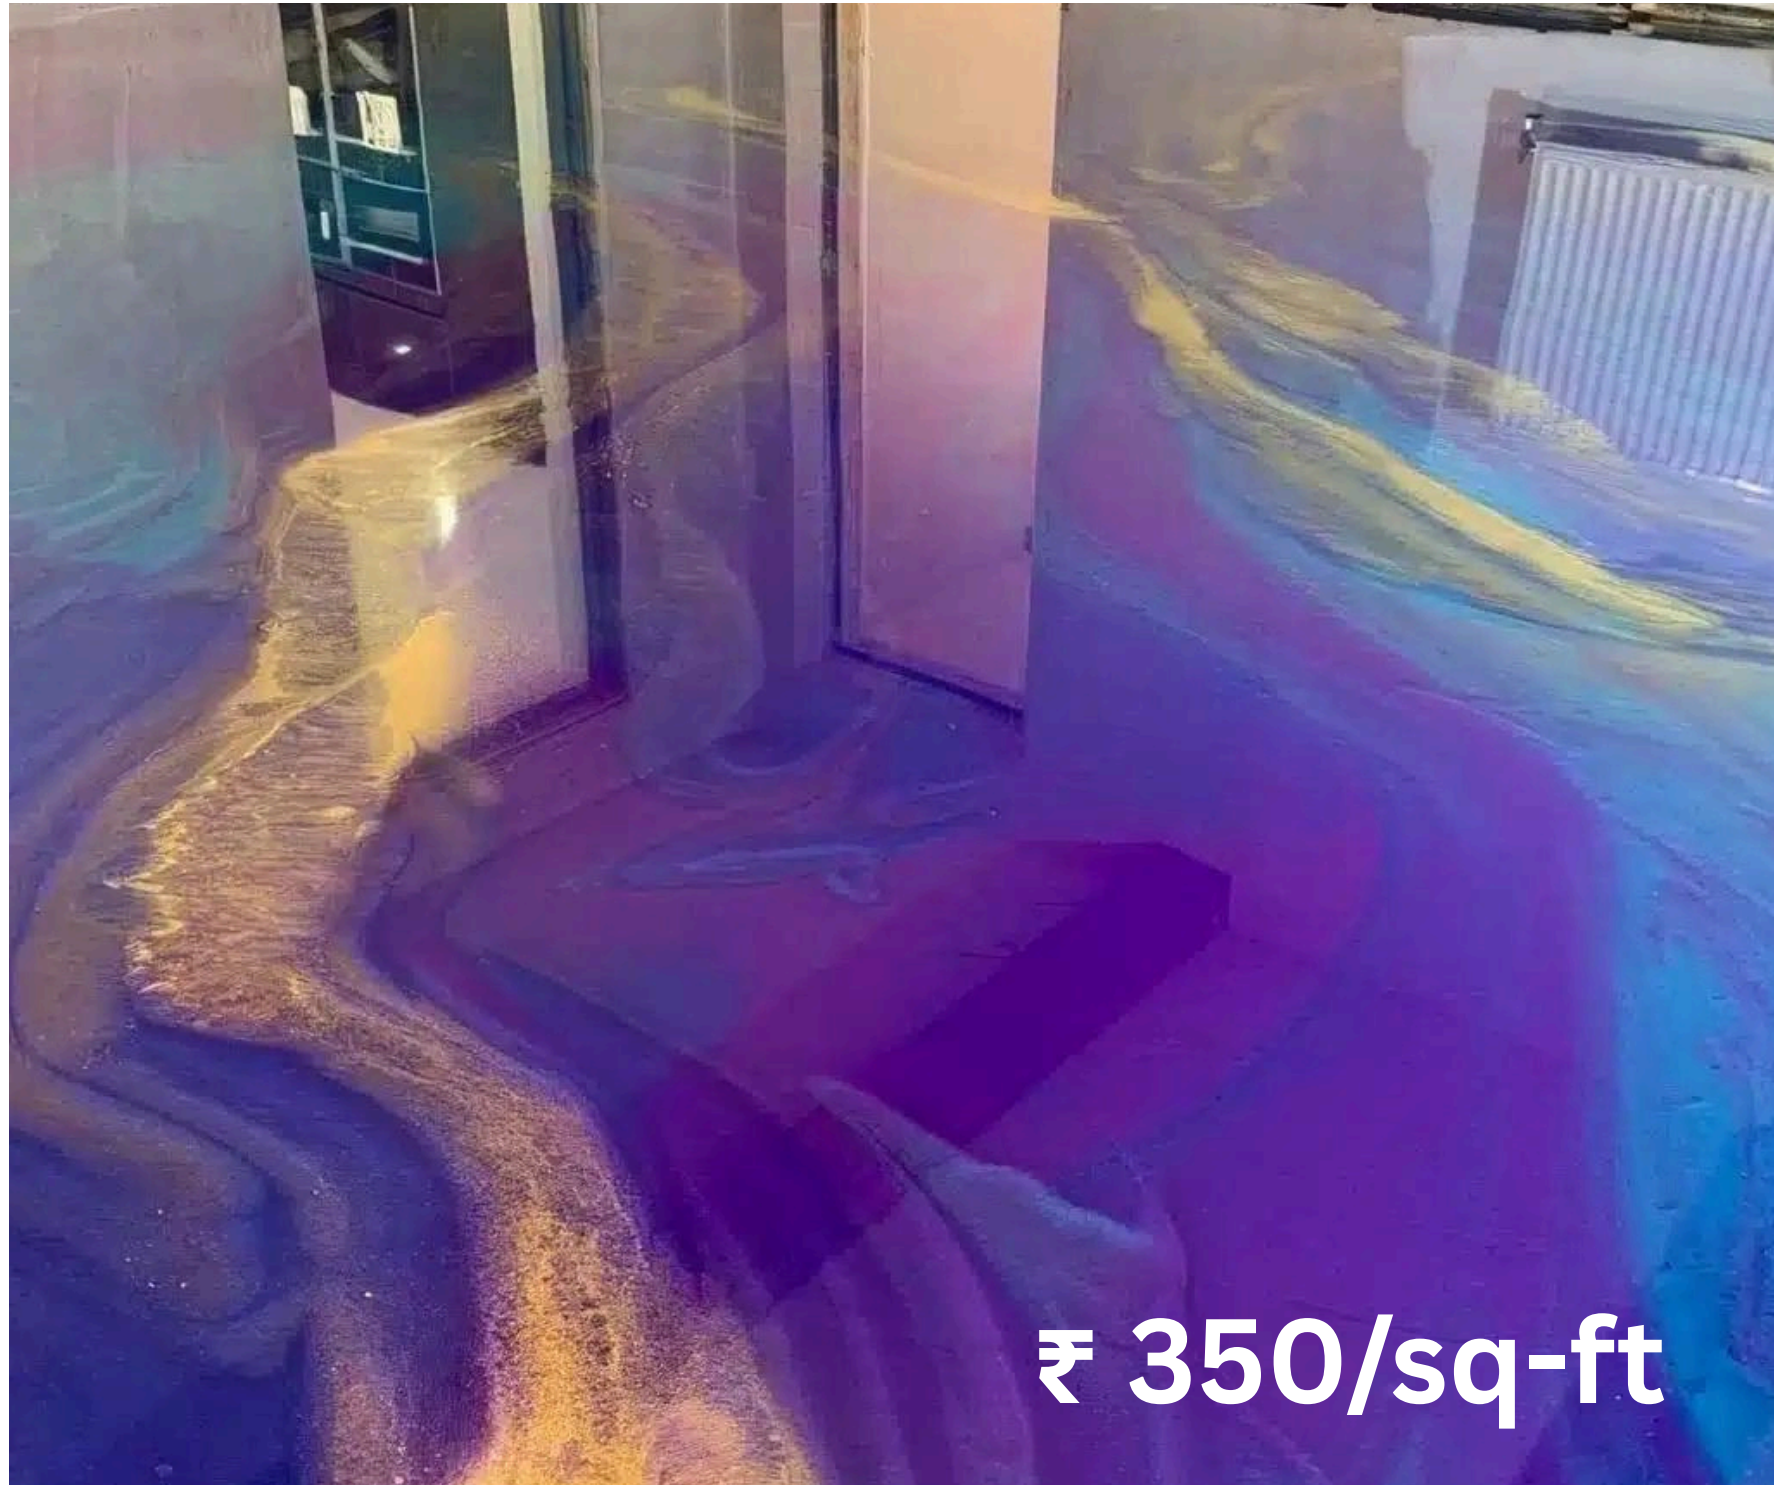

Super primium

Style	Fluyed
Material	Epoxy and Colourent
Dimension	Unlimited
Finish	Hi gloss

Metallic epoxy flooring is a multi-layered flooring system that uses a high-resolution printed image, often featuring nature scenes, logos, or abstract art, to create a stunning illusion of depth and dimension. This image is then sealed beneath multiple layers of clear epoxy resin, resulting in a seamless, high-gloss, and extremely durable surface

Crystal Clear Epoxy Flooring