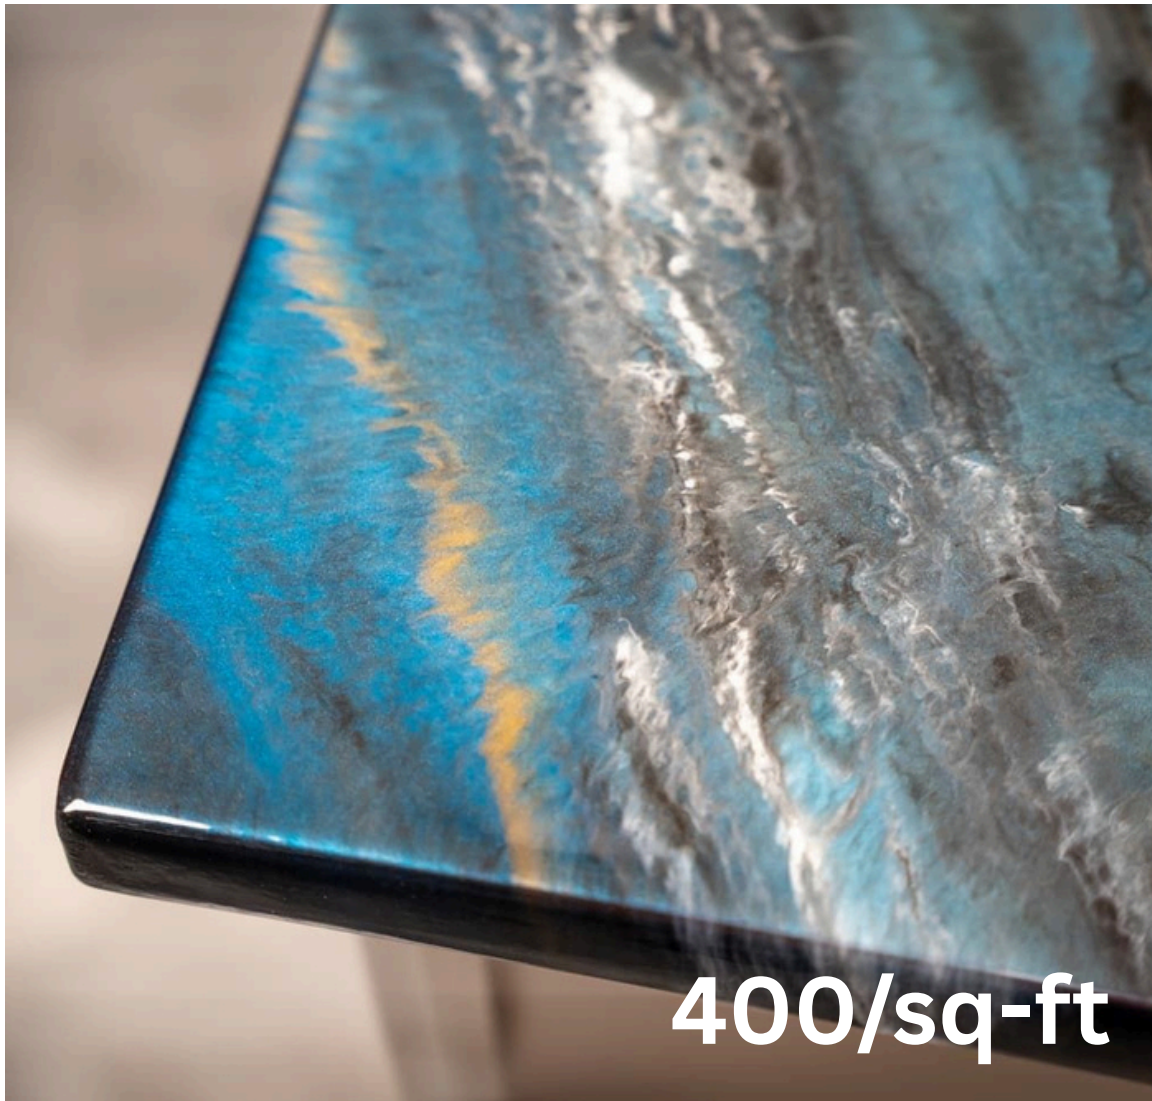

400/sq-ft

Blue Fractured Countertop

Style	Blue Fractured
Material	A-3 Quality Countertop
Minimum sq-ft	150 sq-ft
Thickness	Base -30mm-Coat 6mm
Finish Type	High gloss