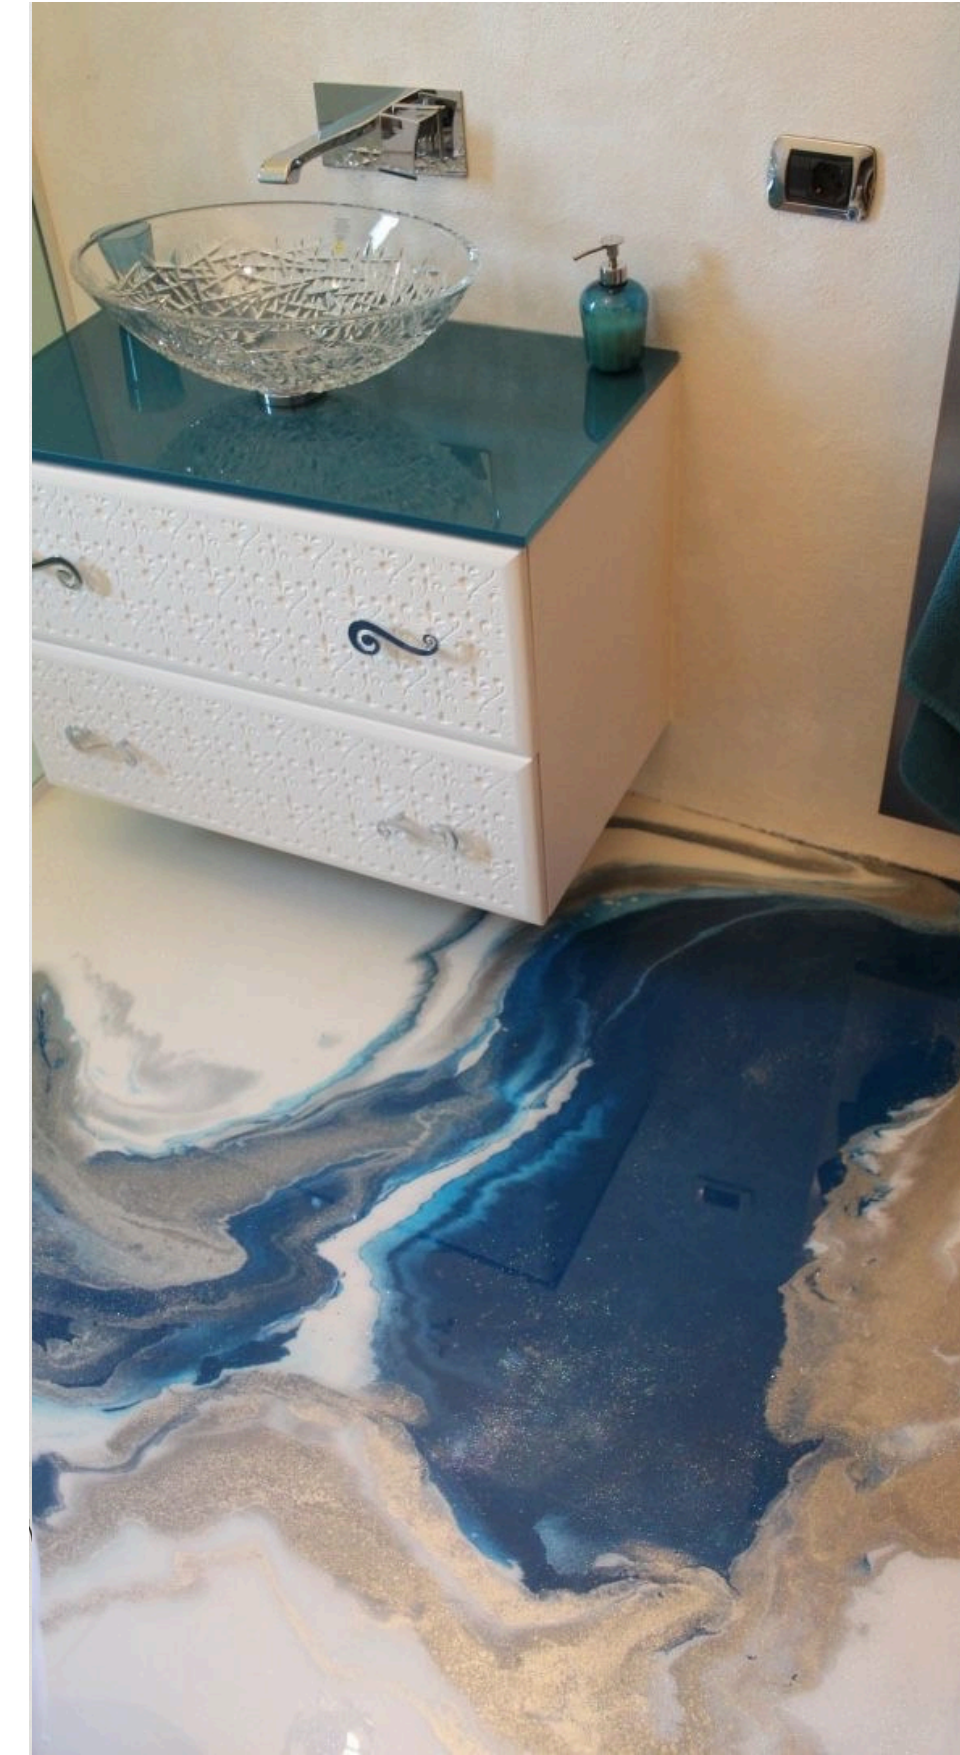

Wash Room Epoxy Floor

₹ 250/sq-ft Minimum
Require 200 Sq-ft