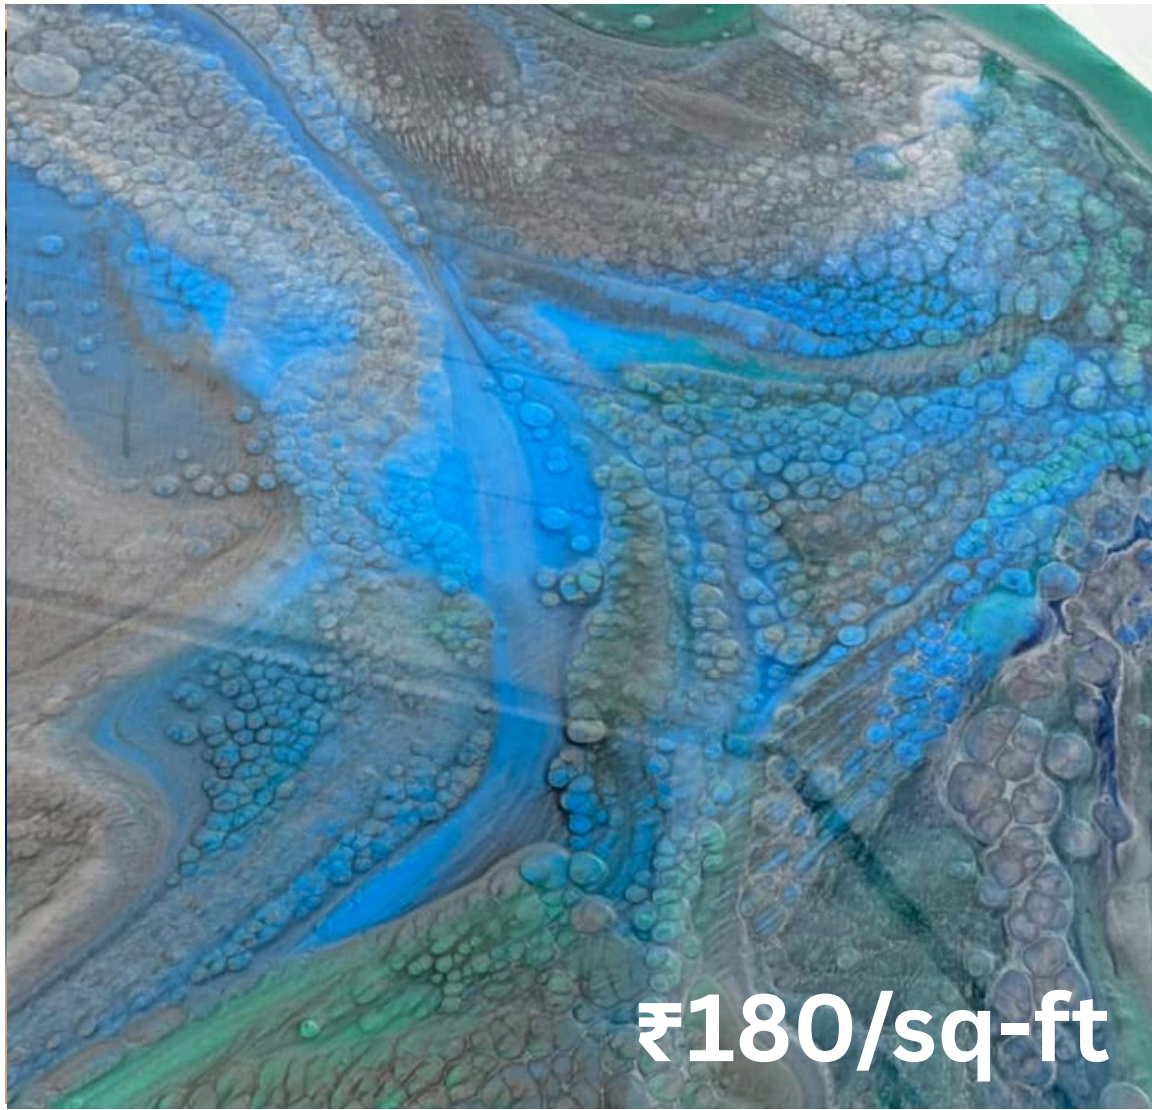

Metallic Epoxy

Style	Modern Colourfull
Material	A-3 Quality Flooring
Minimum sq-ft	300 Sq-Ft
Thickness	3-4 mm
Finish Type	Gloss