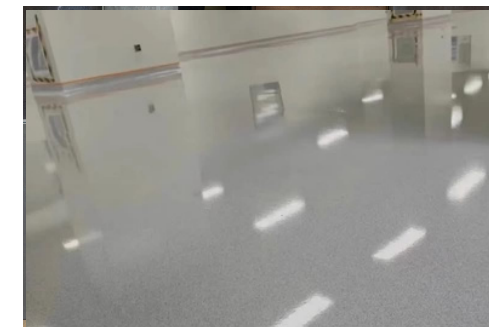

One Colour Epoxy

One colour epoxy" is an epoxy resin that has been mixed with a single pigment or dye to create a solid, uniform, and opaque finish

Price

₹120/sq-ft